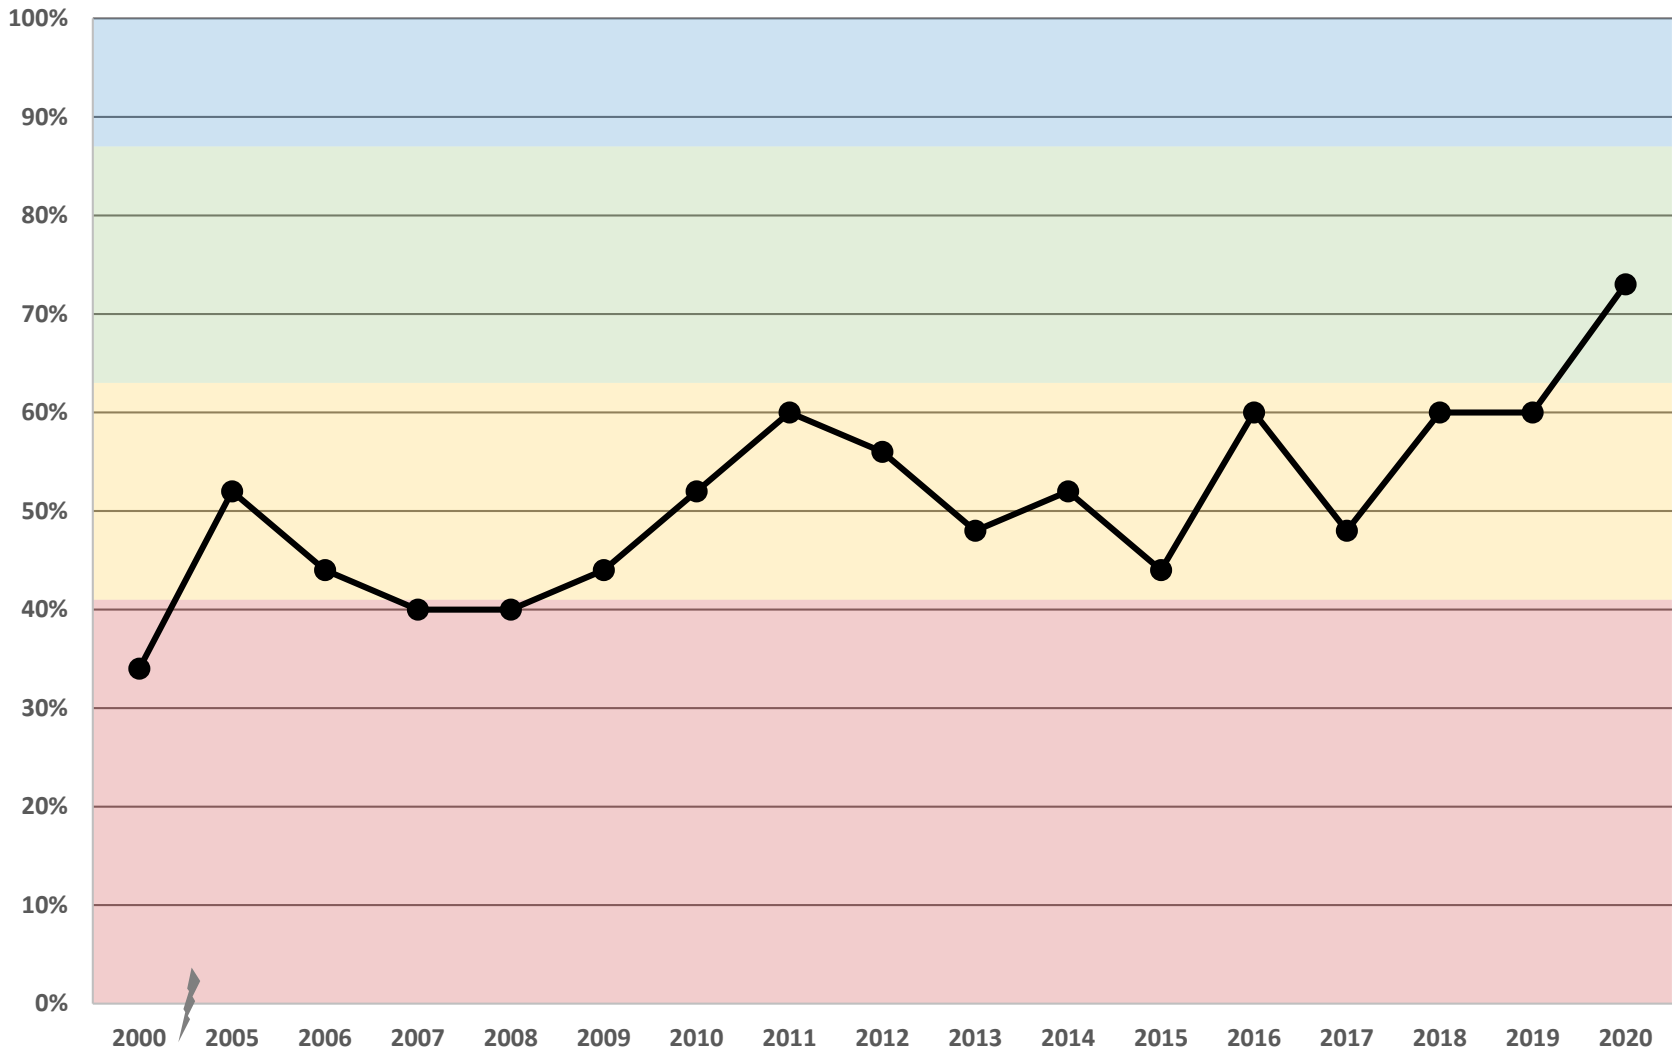

SCSC314 Fish Scores Over Time

Sligo Creek Mainstem (SCSC314) Conditions

****Provisional analysis***

Poor Fair Good Excellent FIBI