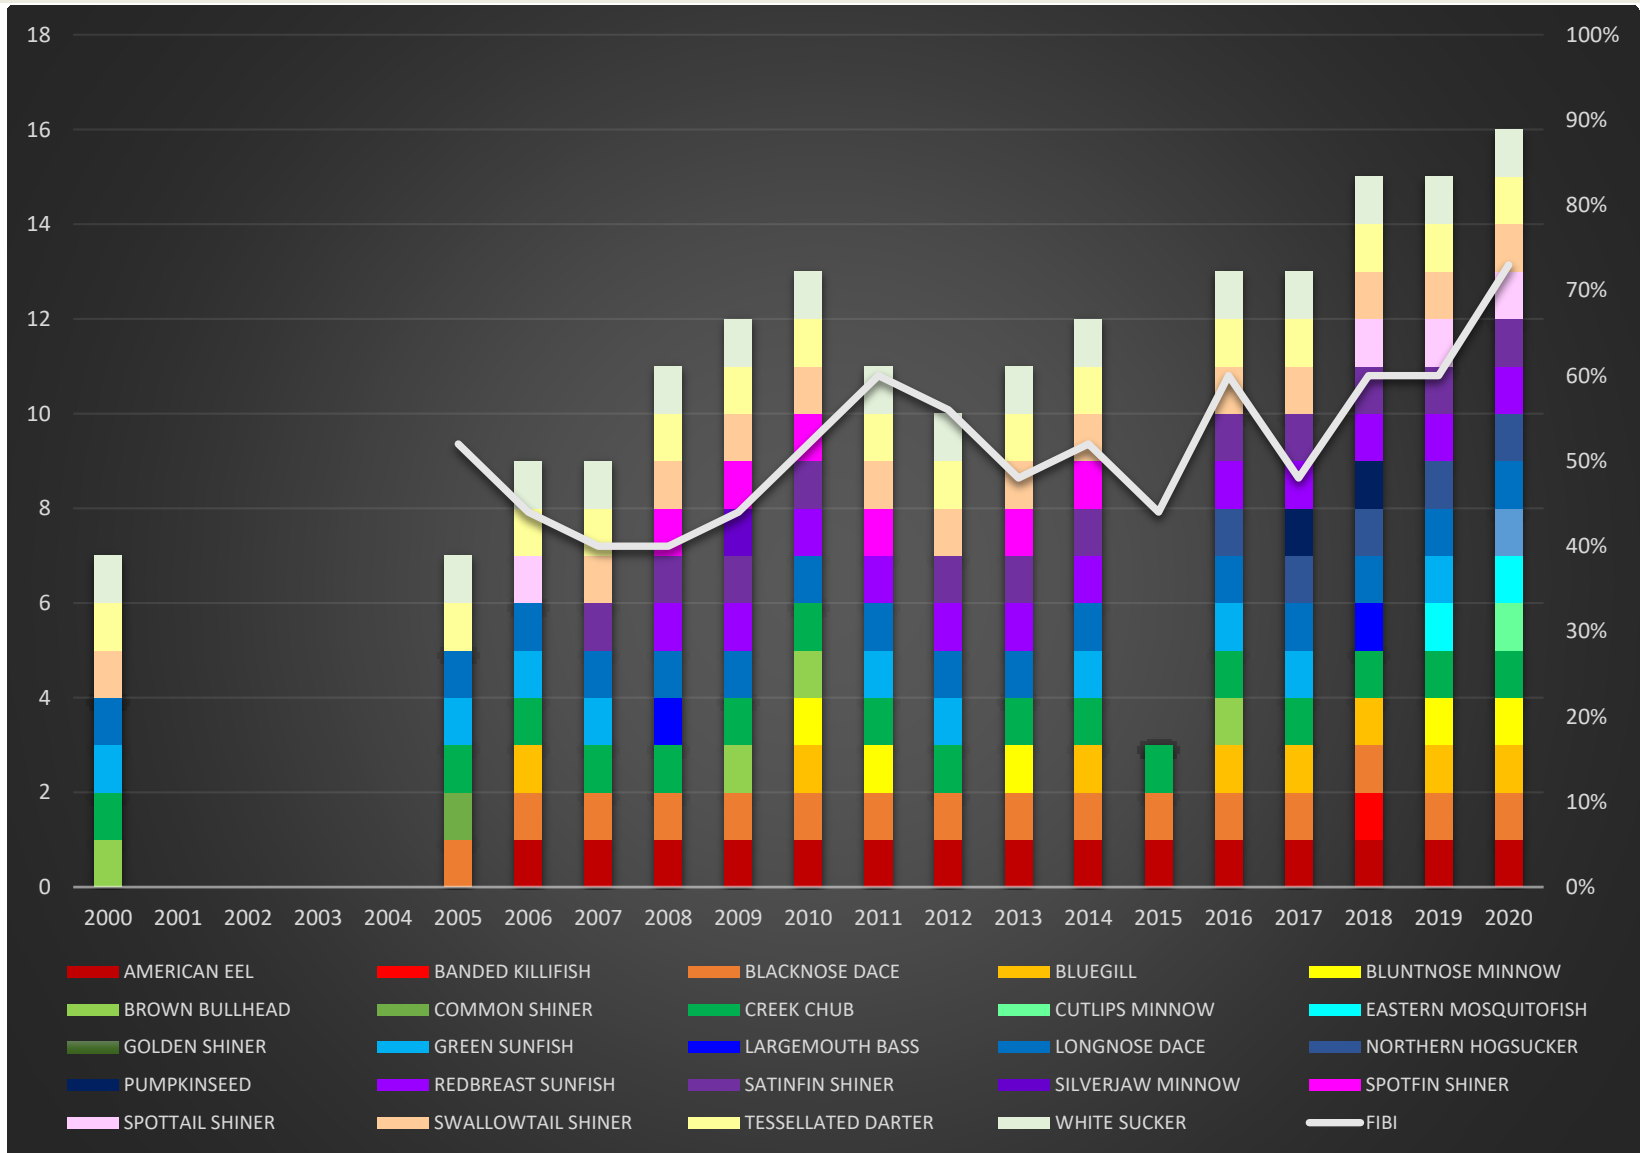

Fish Species by Year in Sligo Creek Mainstem (SCSC314)

***Provisional analysis (rev. 12/17/2020)**